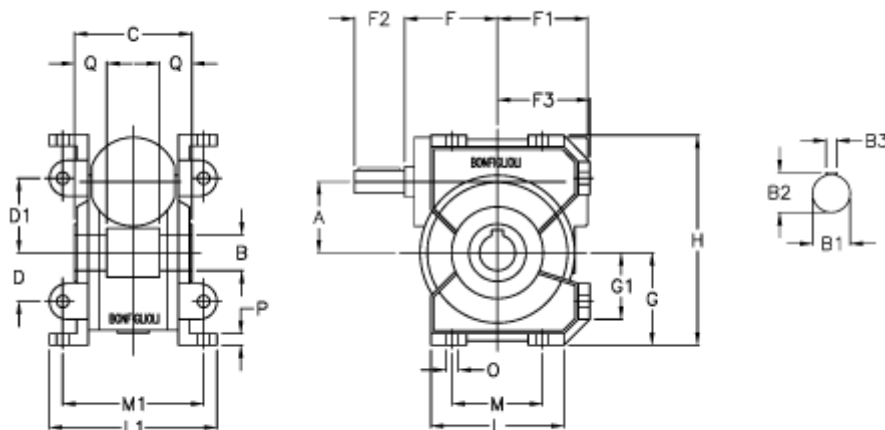

Article number: 3901044035000

Description: Worm gear with solid input shaft
VF 44U-35-HS

Measures

a = 44.6	Description = VF 44U-xx-HS	L = 80
B = 18	F = 54	L1 = 100
B1 = 11	F1 = 54	m = 52
B2 = 12.5	F2 = 30	M1 = 81.0
B3 = 4	F3 = 55.0	O = 8.5
C = 64	g = 55.0	P = 8
D = 29	G1 = 40.0	Q = 24.5
D1 = 46	H = 127.0	